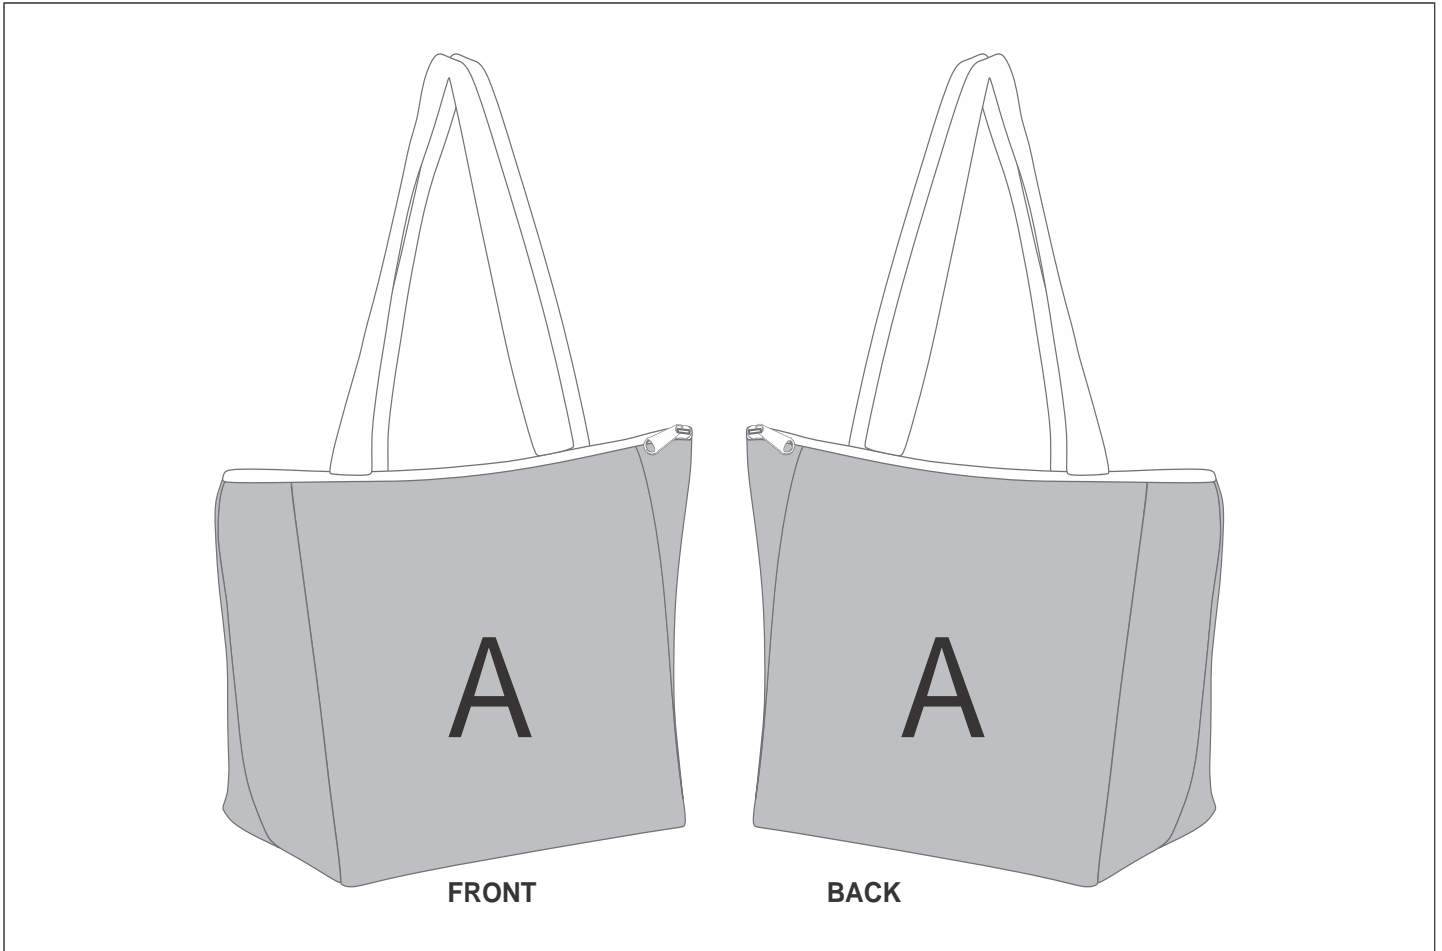

CC-HP-4-G

Hoppla Family Picnic Cooler

Need to know:

Includes 1-Position Sublimation (setup fees apply)

- Please Note: We cannot guarantee 100% logo Alignment on all Brandable Panels.

Branding Options:

Position	Branding Method (Branding Code)	No. of Colours	Dimension
A	Custom Sublimation A (CPSUB-A)	Full Colour	622mm wide x 915mm high